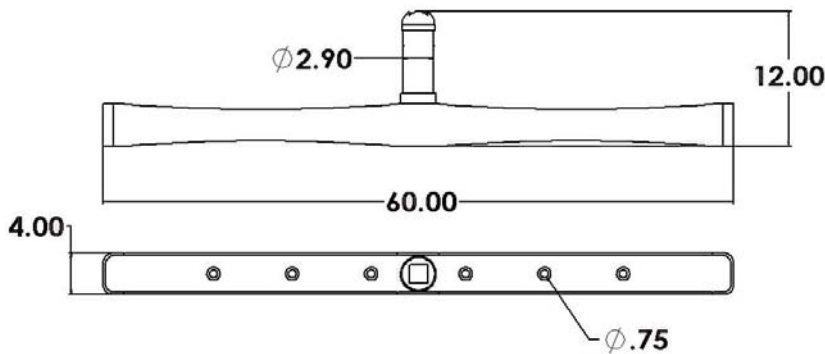

TD2400 EZ FOOT BASE