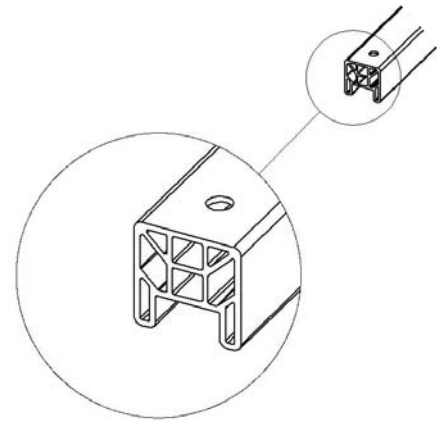

* Crash Tested With 35 lb. Sand Bag on Each Leg

Three D
Traffic Works, Inc.

MADE IN
USA

TD2400 SERIES
ALL PLASTIC TYPE III BARRICADE
SPECIFICATIONS

- **Upright Dimensions:**
Height: 1.75 Inches
Width: 1.75 Inches
Length: 63.0 Inches
Weight: 2.75 lbs.
- **EZ Foot Base Dimensions:**
Height: 4 Inches
Riser Height: 12 Inches
Width: 4 Inches
Length: 60 Inches
Weight: 7.5 lbs.
- **Panels Available with:**
Chevron Reflective Sheeting
Left or Right Hand Reflective Sheeting.
- **Divergent Striping or Same Direction**
- **Material: UV Stabilized Polymer Alloy with a Cold Weather Protection Package.**