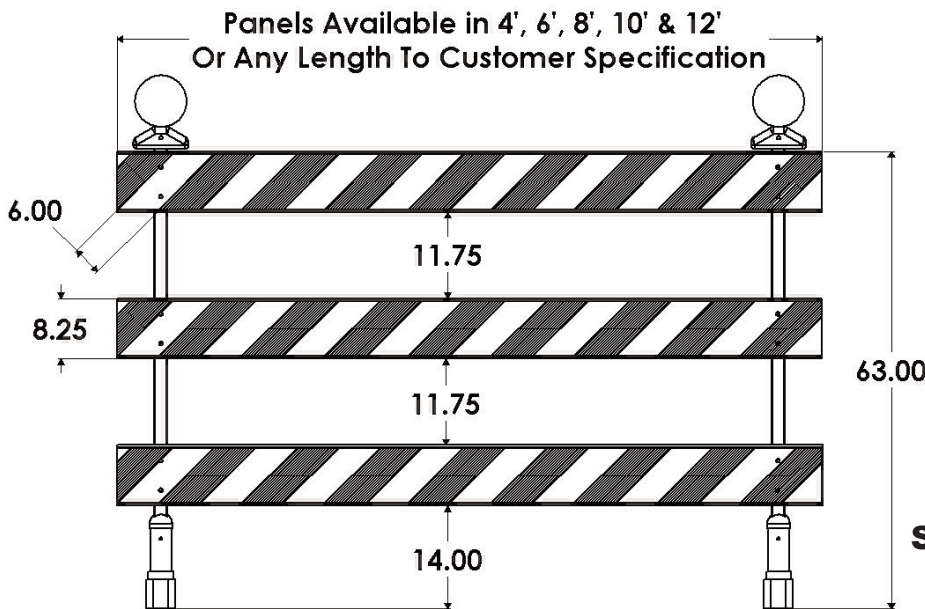

* Crash Tested With 35 lb. Sand Bag on Each Leg

Three D
Traffic Works, Inc.

MADE IN
USA

TD2400 SERIES
ALL PLASTIC TYPE III BARRICADE
SPECIFICATIONS

- **Upright Dimensions:**
Height: 1.75 Inches
Width: 1.75 Inches
Length: 63.0 Inches
Weight: 2.75 lbs.
- **EZ Foot Base Dimensions:**
Height: 4 Inches
Riser Height: 12 Inches
Width: 4 Inches
Length: 60 Inches
Weight: 7.5 lbs.
- **Panels Available with:**
Chevron Reflective Sheeting
Left or Right Hand Reflective Sheeting.
- **Divergent Striping or Same Direction**
- **Material: UV Stabilized Polymer Alloy with a Cold Weather Protection Package.**