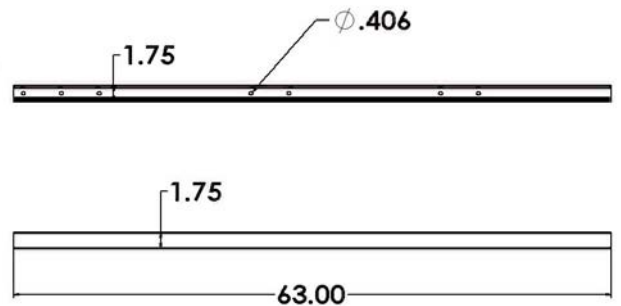

TD2400 PLASTIC UPRIGHT